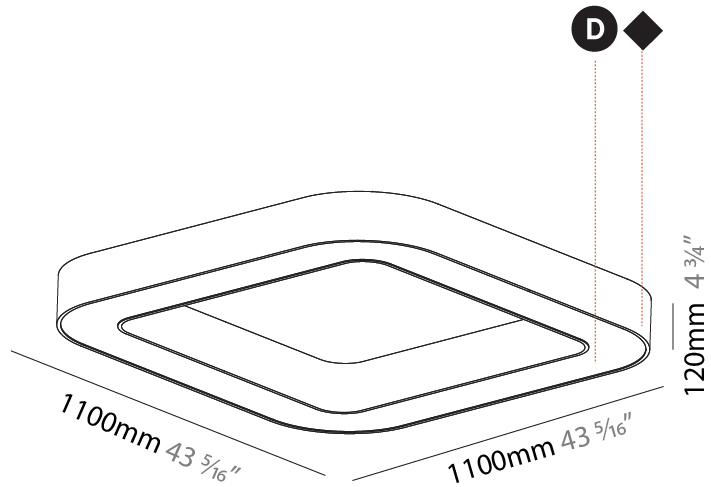

GENERAL

Series: Glorious
Subseries: Glorious Quantum
Brand: Prolight
Division: Architectural
Mounting Type: Surface
Mounting Location: Ceiling
Subcategory: Ambient

PHYSICAL

Shape: Square
Length (mm): 1100
Length (in): 43 ⁵/₁₆"
Width (mm): 1100
Width (in): 43 ⁵/₁₆"
Height (mm): 120
Height (in): 4 ³/₄"
Light Distribution: Direct
Weight (kg): 14.2
Weight (lbs): 31.24
Diffuser: [PMMA - Opal or Micro-Prism](#)
Fixture Finish: [SSR / BKV / CWI / CRY / HAB / LAG / UFT / ITA / RUA / RUR / MIC / FTG / MYG / TWT / LOD / PUS / FRO / FUP / KIA / POP / BLS / SPG / MEY / GOH / GUM / CHC / COM / ABZ / JAG / OBR / MOS / ROR](#)
Fixture Material: Aluminum

ELECTRICAL

Lamp Type: LED (Zhaga Standard)
Input Wattage (W): 60
Total Output Wattage (W): 48 / 38.4 (3500K)
Dimming: [Non-Dimming / Phase Dimming (120Vac only) / 0-10V Dimming](#)
Driver Included: Yes
Driver Location: Integrated
Driver Type: Constant Current - 120 / 277Vac
Driver Class: Class 2
Input Voltage (V): 120 - 277
Constant Current (MA): 350 / 1200 (3500K)

LED

[Color Temperature (°K): 3000 / 3500 / 4000](#)
Max. Delivered Lumen (lm): 5540 / 5733 / 5850
CRI: >80 CRI
Efficiency (%): 65
Lamp Life (hrs): 50000

OPTICAL

RATINGS AND CERTIFICATIONS

Certified By: Certified for North American Standards
IP rating: IP20

PROJECT
TYPE
SPECIFIER
QUANTITY
DATE