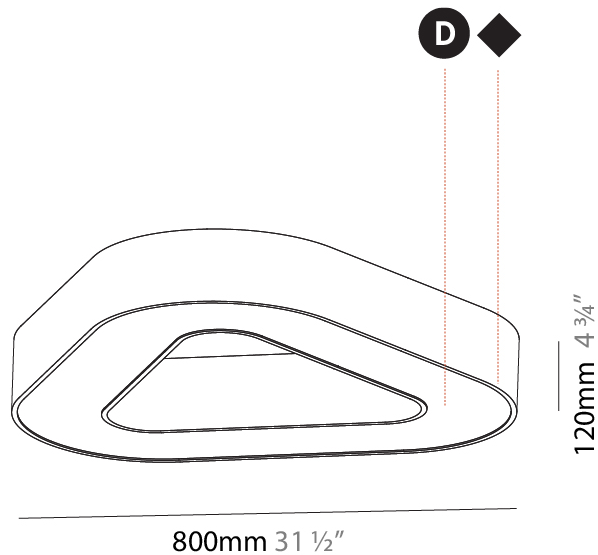

GENERAL

Series: Glorious
Subseries: Glorious Victory
Brand: Prolicht
Division: Architectural
Mounting Type: Surface
Mounting Location: Ceiling
Subcategory: Ambient

PHYSICAL

Shape: Abstract
Length (mm): 800
Length (in): 31 ½
Width (mm): 800
Width (in): 31 ½
Height (mm): 120
Height (in): 4 ¾
Light Distribution: Direct
Weight (kg): 7.67
Weight (lbs): 16.91
Diffuser: PMMA - Opal or Micro-Prism
Fixture Finish: SSR / BKV / CWI / CRY / HAB / LAG / UFT / ITA / RUA / RUR / MIC / FTG / MYG / TWT / LOD / PUS / FRO / FUP / KIA / POP / BLS / SPG / MEY / GOH / GUM / CHC / COM / ABZ / JAG / OBR / MOS / ROR
Fixture Material: Aluminum

ELECTRICAL

Lamp Type: LED (Zhaga Standard)
Input Wattage (W): 30
Total Output Wattage (W): 24 / 19.2 (3500K)
Dimming: Non-Dimming / Phase Dimming (120Vac only) / 0-10V Dimming
Driver Included: Yes
Driver Location: Integrated
Driver Type: Constant Current - 120 / 277Vac
Driver Class: Class 2
Input Voltage (V): 120 - 277
Constant Current (MA): 350 / 600 (3500K)

LED

Color Temperature (°K): 3000 / 3500 / 4000
Max. Delivered Lumen (lm): 2770 / 2862 / 2920
CRI: >80 CRI
Efficiency (%): 65
Lamp Life (hrs): 50000

OPTICAL

RATINGS AND CERTIFICATIONS

Certified By: Certified for North American Standards
IP rating: IP20